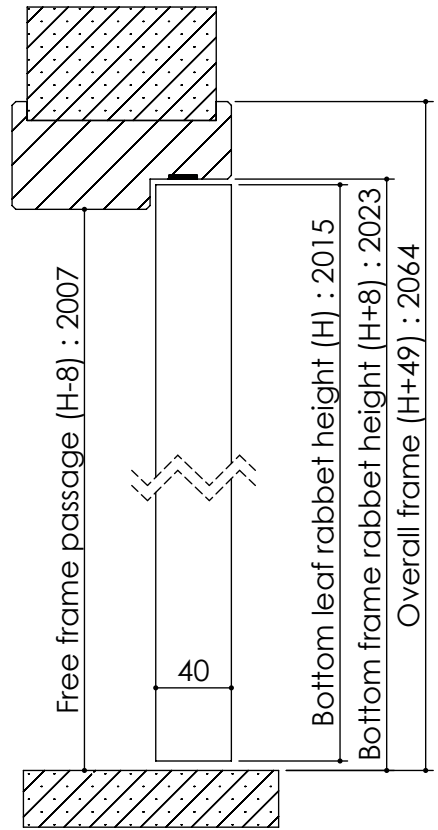

Single leaf EI30 door - Wood frame - SKANTRAE_Ind 1

Reversible steel striker

Hinges 80 x 80

Frame

Detail leaf bottom