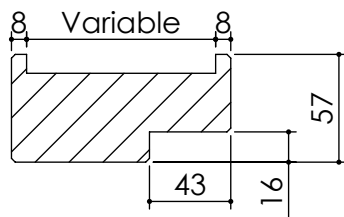

Single leaf EI30 door - Wood frame - SKANTRAE_Ind 1

Reversible steel striker

Hinges 80 x 80

Frame

Detail leaf bottom